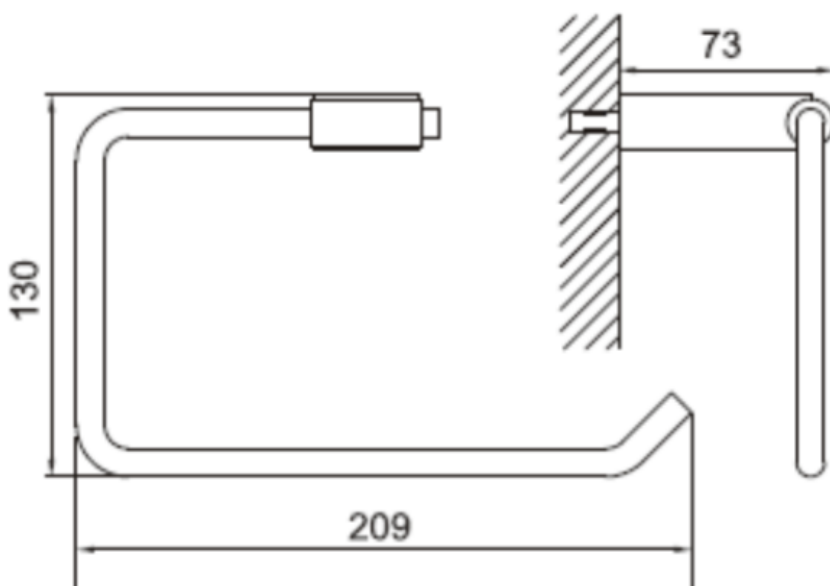

Brand : CAE, China
Name : 9515 ACCESSORIES Towel ring
Item Code : 9515 T01066C
Color / Finish: Chrome Plated
Dimensions : 209 x 130 x 73 mm

Product info:
• Towel Ring

Flushing of pipe must be done before fittings are installed. Failure to do so voids the warranty.
Follow cleaning instructions and avoid using any harmful chemicals.
All information is for reference only. Installation shall always be based on the specs provided with actual delivered items.
For more info, visit www.sanitecph.com